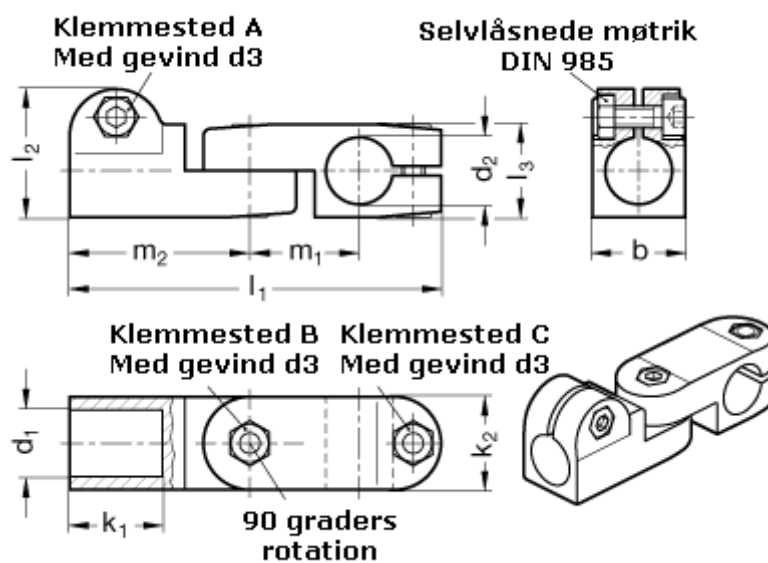

Article number: 20287B12B142SW

Description: E+G swivel clamp
GN287-B12-B14-2-SW

Measures

$b = 25$	$m_1 = 29.5$
$d_1 = B12$	$m_2 = 48.5$
$d_2 = B14$	
$d_3 = M 6$	
$k_1 = 25$	
$k_2 = 25$	
$l_1 = 100$	
$l_2 = 34.5$	